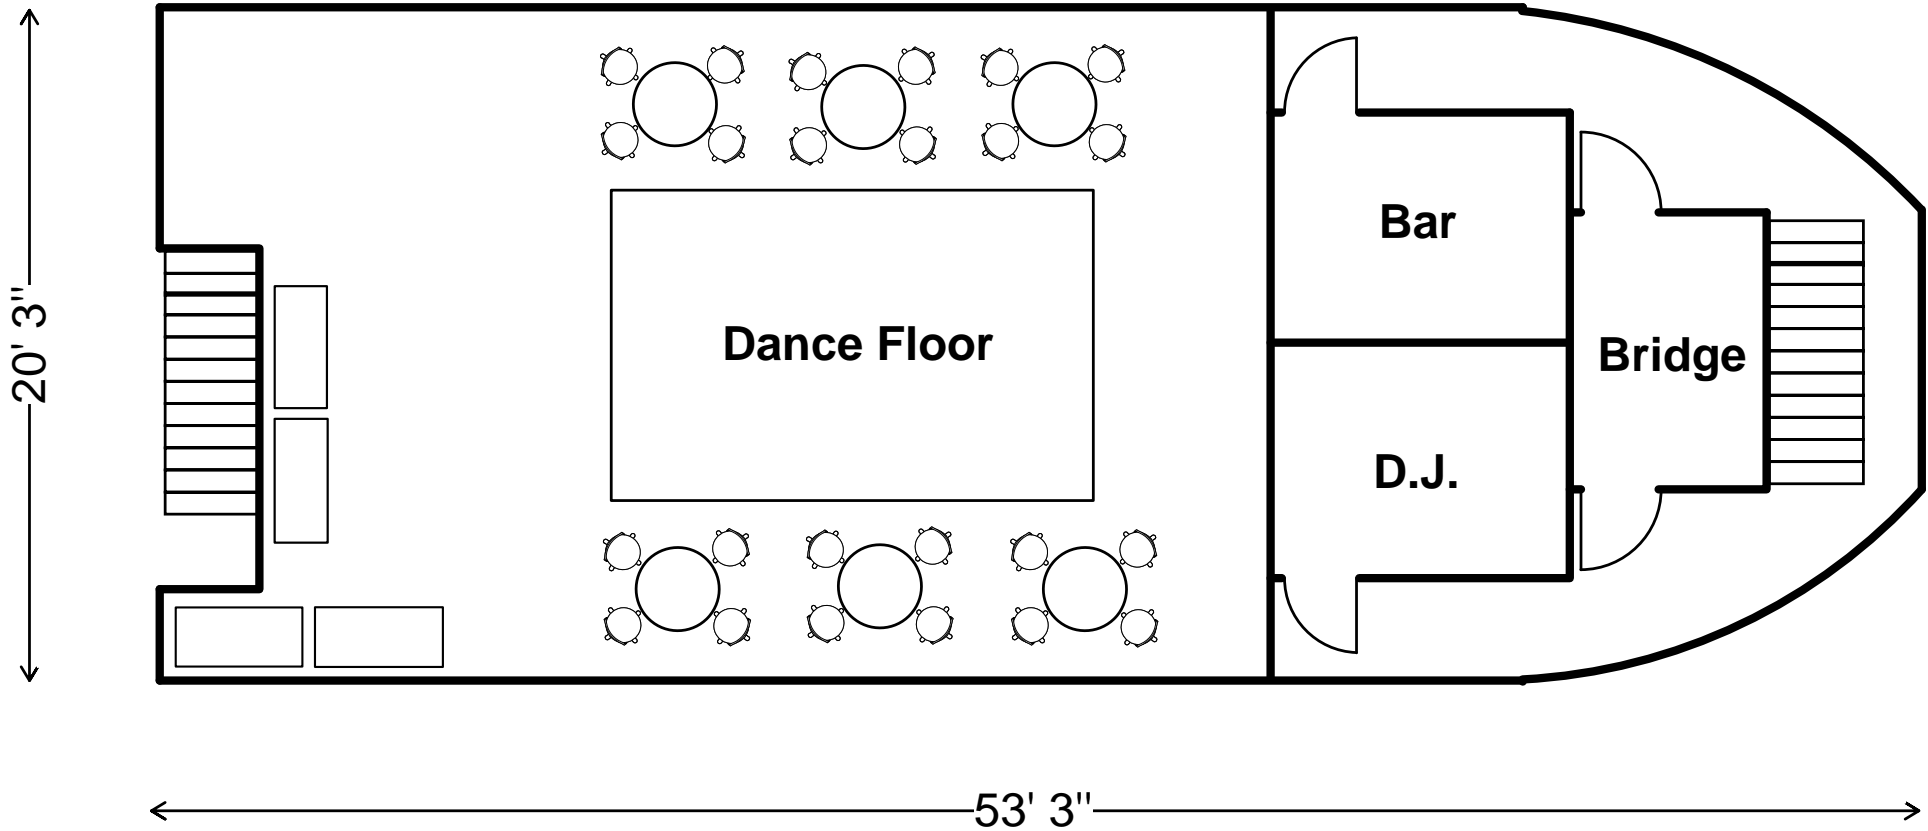

SHOWBOAT LOWER DECK

Seats 54 passengers

SHOWBOAT OUTER DECK

Seats 24 passengers