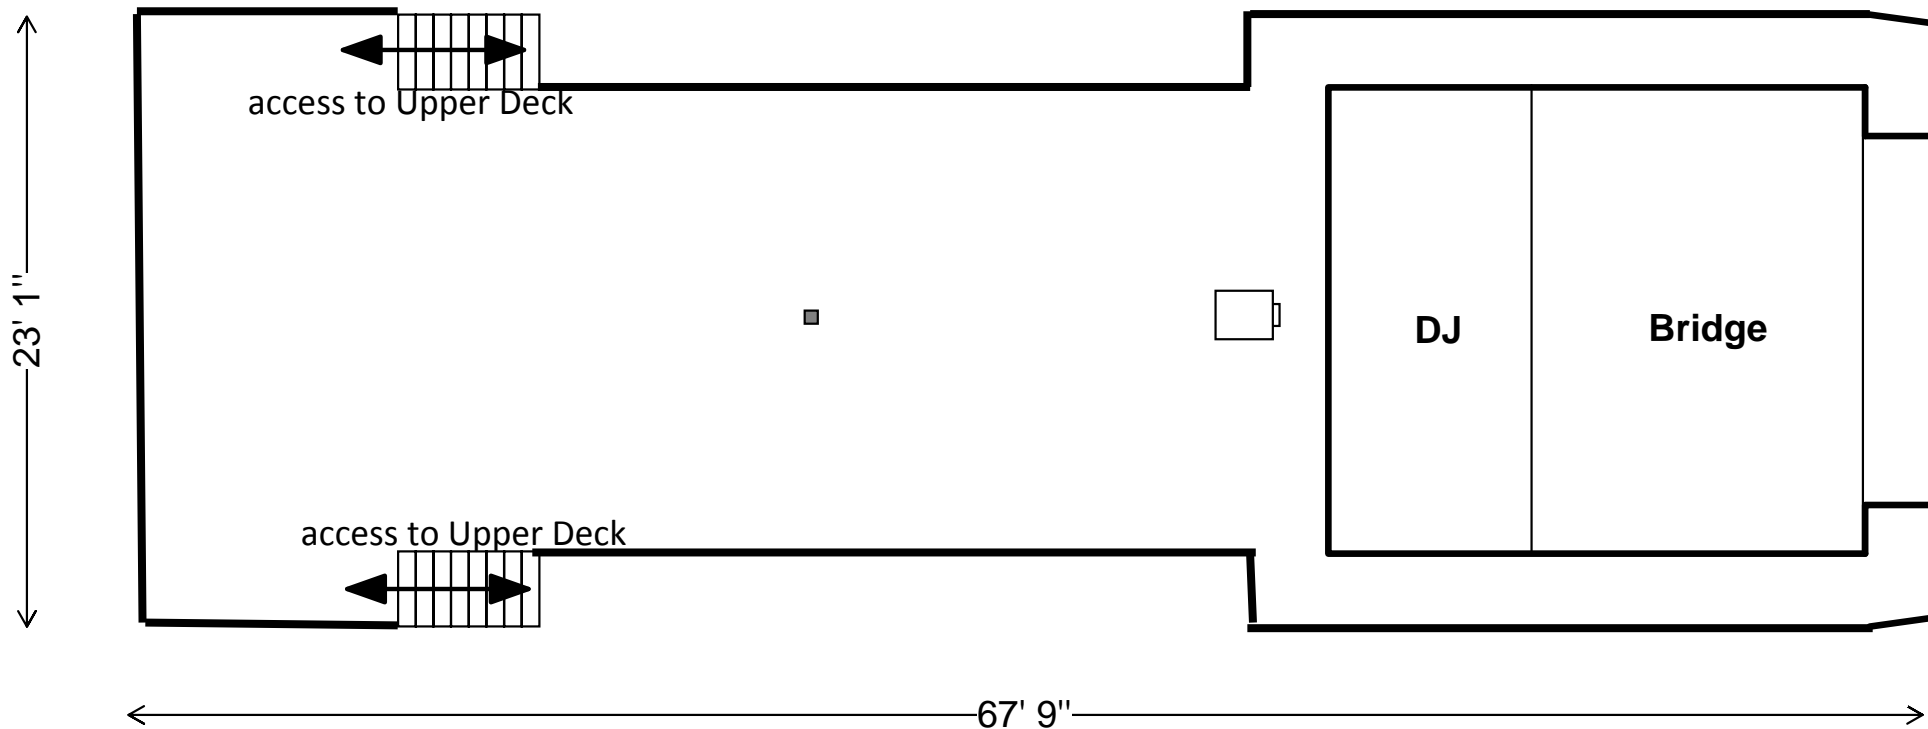

Mariposa Belle Lower Deck Standard Floor Plan

**MARIPOSA BELLE LOWER DECK**

Seats 50 passengers

# MARIPOSA BELLE UPPER DECK

# MARIPOSA BELLE OUTER DECK