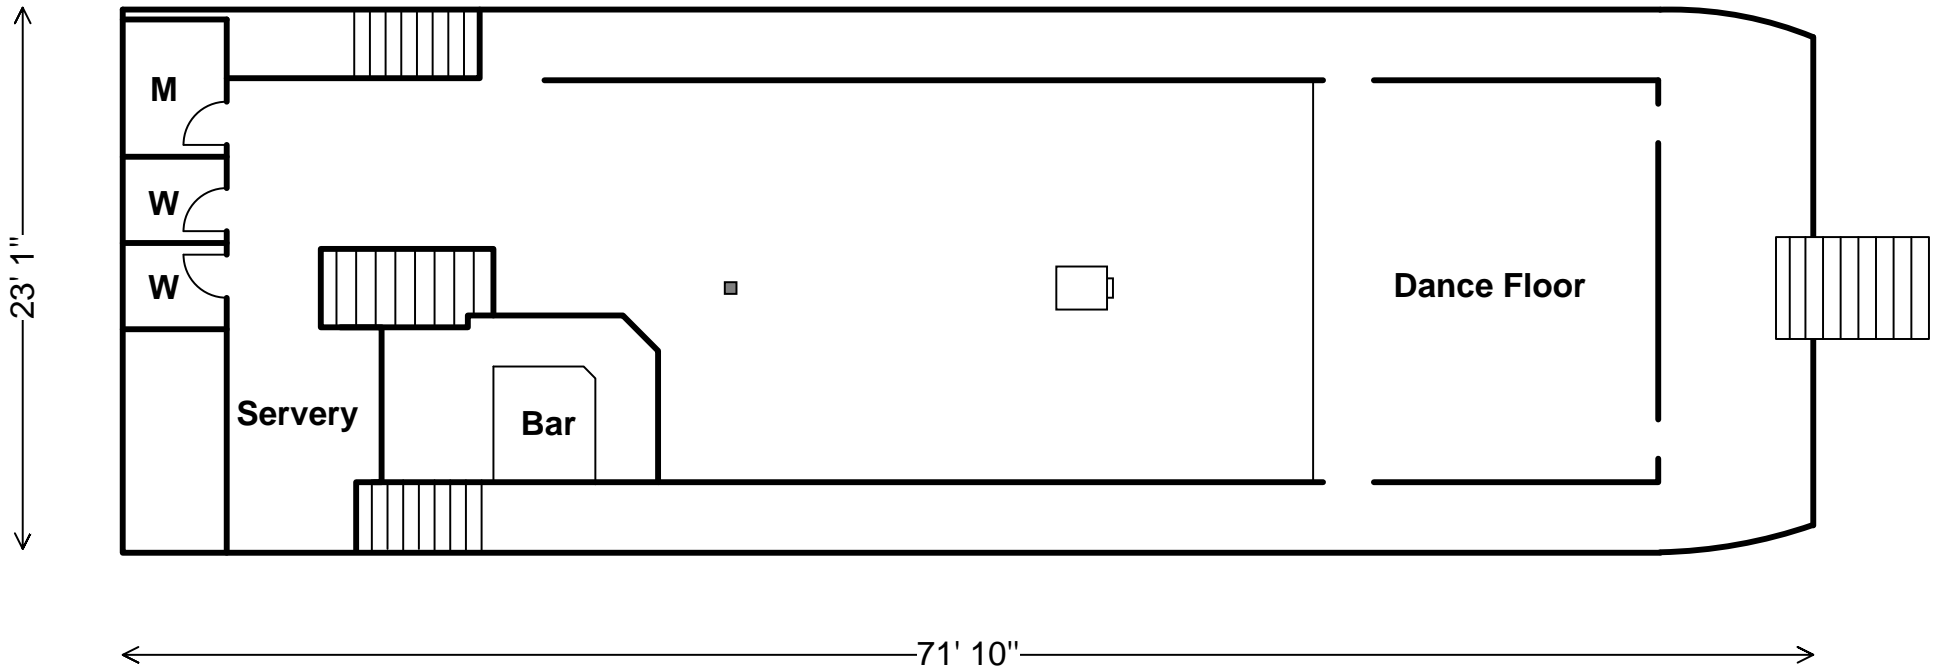

Mariposa Belle Lower Deck Standard Floor Plan

**MARIPOSA BELLE LOWER DECK**

Seats 50 passengers

# MARIPOSA BELLE UPPER DECK