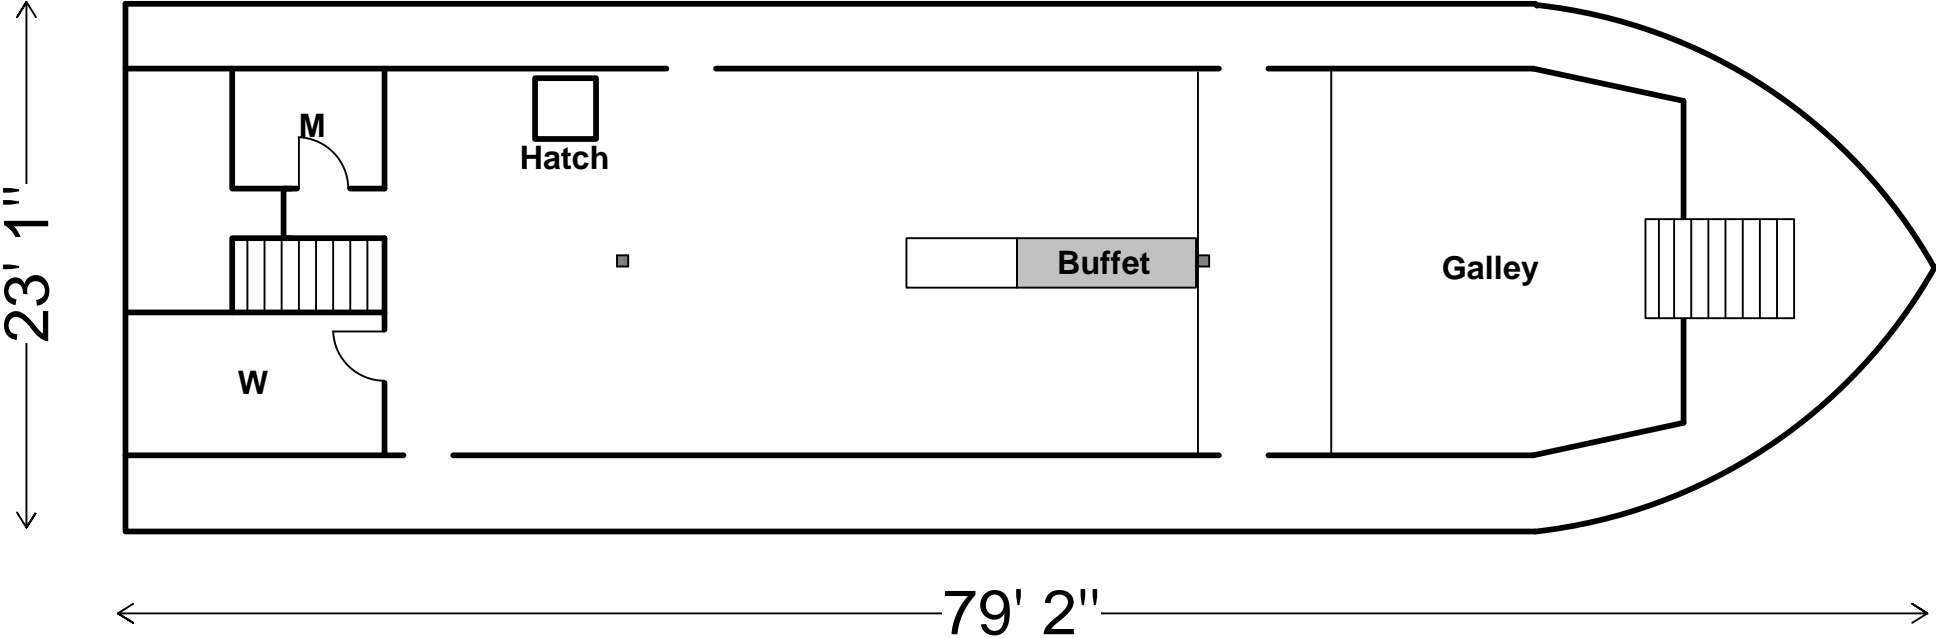

Mariposa Belle Lower Deck Standard Floor Plan

**MARIPOSA BELLE LOWER DECK**

Seats 50 passengers

# MARIPOSA BELLE UPPER DECK